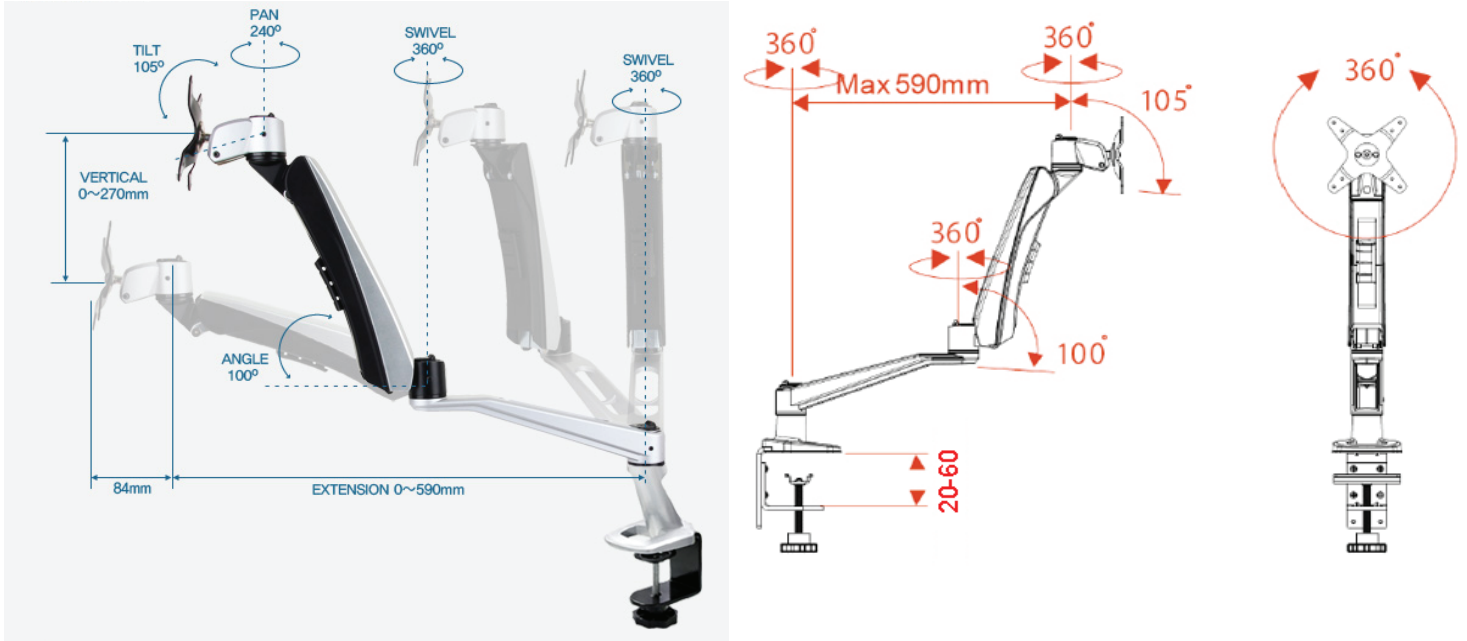

Built with high grade aluminium, you can be assured that our monitor arms will last for a long time.

Dimensions:-

Specifications

VESA
75x75
100x100

LIFT

0

ANGLE

100°

PIVOT

360°

SWIVEL

360°

PAN

240°

TILT

105°

EXTENSION

0~590mm

VERTICAL

0~270mm

KG

Wt. LOAD

2~9kg

SKU : Infinite MR131

Product Includes:

1*Monitor Bracket, 1*Spring Arm, 1*Swivel, 1*C-clamp pole/302mm